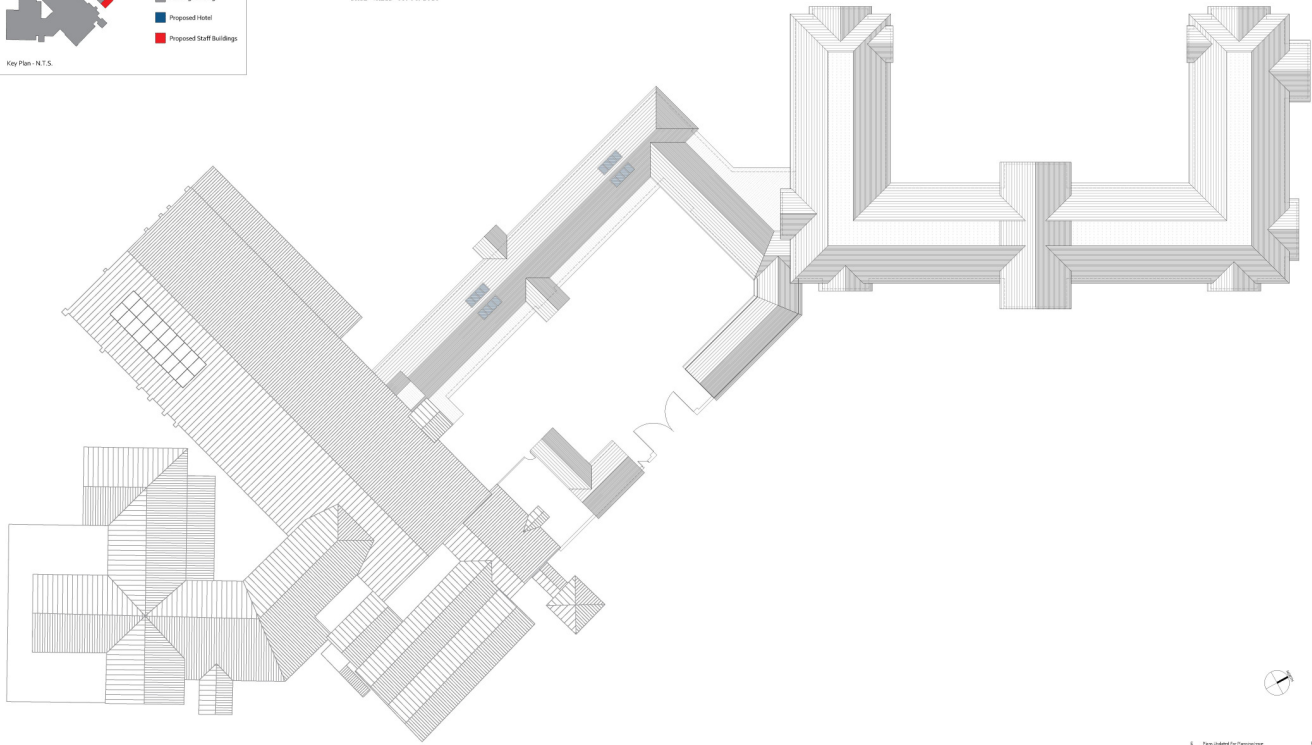

DATE VALID: 03/04/2018

Client	Project	Drawn	Checked
Sandburn York Ltd.	Hotel & Staff Accommodation Sandburn Hall Flaxton	2451	2451
		PLJ	SCF
		Sept 2017	Design Development